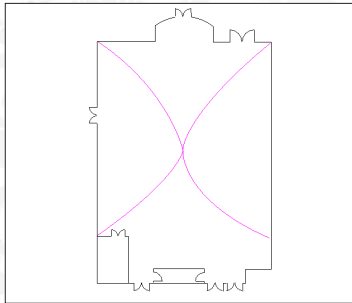

CAFÉ LIGHTS LAYOUTS

TENT LAYOUT 1

$750

TENT LAYOUT 2

$950

TENT LAYOUT 3

$1100

$750

$950

$1100

4 Stands: $875 • 5 Stands: $975

$950

$1100

$1100