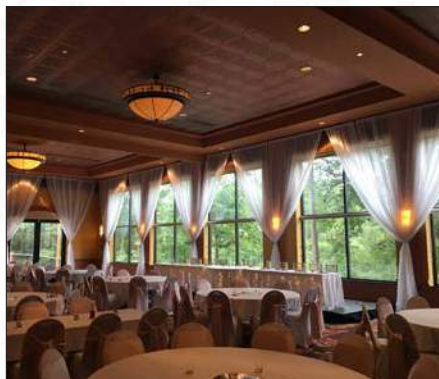

Individual Wall Draping – $350