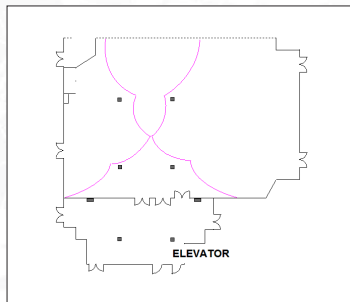

GRAND LAYOUT 1

\$750

GRAND LAYOUT 2

\$950

GRAND LAYOUT 3

\$1100

GRAND LAYOUT 4

4 Stands: \$875 • 5 Stands: \$975

RIVERVIEW NORTH 1

\$950

RIVERVIEW NORTH 2

\$1100

RIVERVIEW NORTH & SOUTH

\$1100

WALL DRAPING

GRAND BALLROOM DRAPING