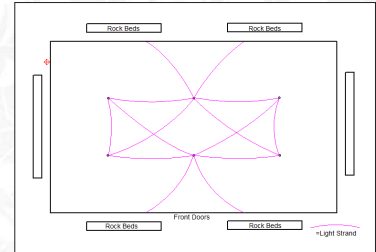

View Café Light layouts on the next page.

CAFÉ LIGHTS LAYOUTS

TENT LAYOUT 1

\$750

TENT LAYOUT 2

\$950

TENT LAYOUT 3

\$1100