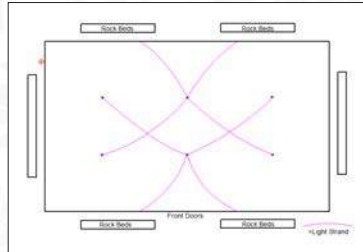

View Café Light layouts on the next page.

CAFÉ LIGHTS LAYOUTS

TENT LAYOUT 1

\$750

TENT LAYOUT 2

\$950

TENT LAYOUT 3

\$1100

GRAND LAYOUT 1

\$750

GRAND LAYOUT 2

\$950

GRAND LAYOUT 3

\$1100

GRAND LAYOUT 4

4 Stands: \$875 • 5 Stands: \$975