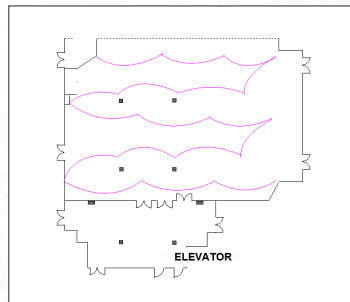

GRAND LAYOUT 1

\$750

GRAND LAYOUT 2

\$950

GRAND LAYOUT 3

\$1100

GRAND LAYOUT 4

4 Stands: \$875 • 5 Stands: \$975

RIVERVIEW NORTH 1

\$950

RIVERVIEW NORTH 2

\$1100

RIVERVIEW NORTH & SOUTH

\$1100

WALL DRAPING

GRAND BALLROOM DRAPING