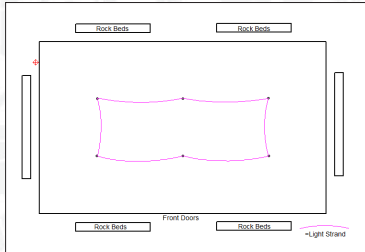

GRAND LAYOUT 1

GRAND LAYOUT 2

CAFÉ LIGHTS LAYOUTS

TENT LAYOUT 1

$750

TENT LAYOUT 2